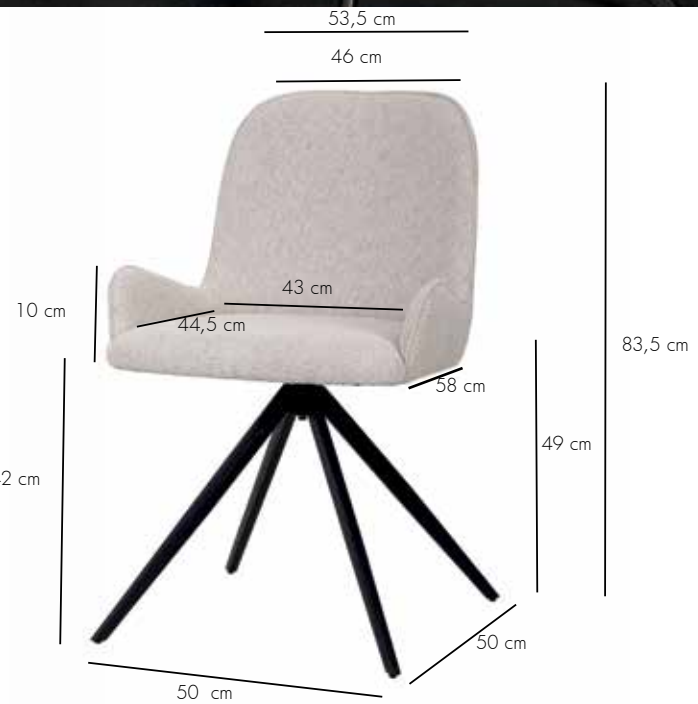

LEANDER CREAM | 719896

- 120 kg