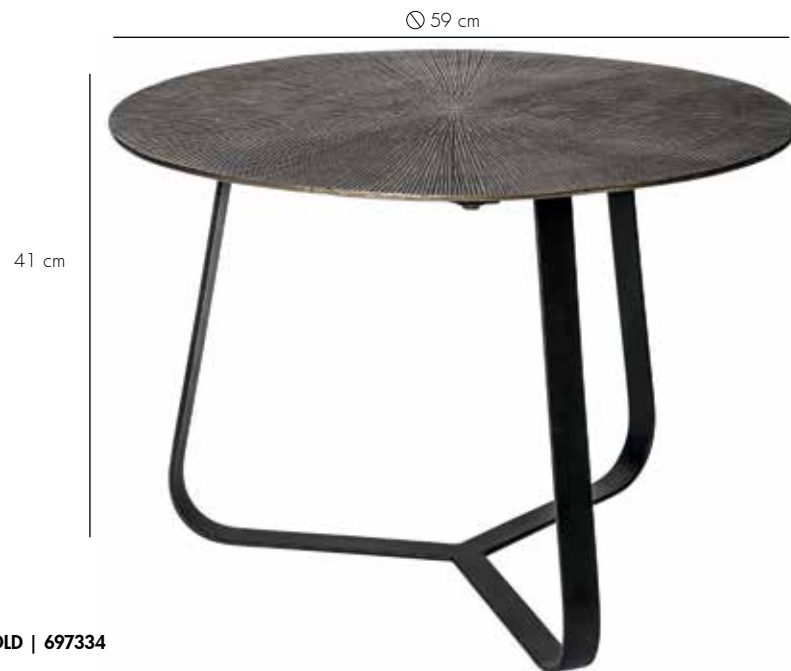

KAE GOLD | 697334

- Casted Aluminium
- Antique Gold
- Black Iron
- Assembled
- Metal & Chrome Cleaner
- 697335: 15 kg
- 697334: 15 kg
- 697333: 12 kg