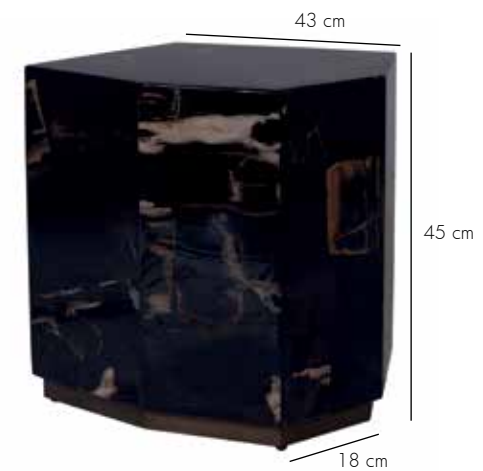

RAYN PETRIFIED | 706819