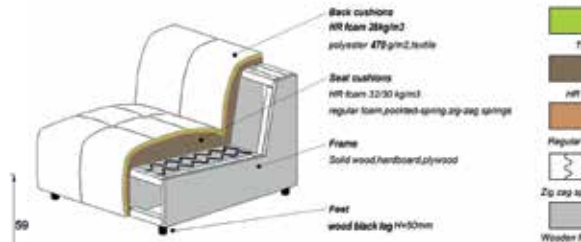

113 X 99 X 69
1 SEATER ARM LEFT
150 kg

113 X 98 X 68

92 X 99 X 69
1 SEATER WITHOUT ARM
150 kg

92 X 98 X 68

113 X 99 X 69
1 SEATER ARM RIGHT
150 kg

113 X 98 X 68

707084 | MOSS GREEN | ARM LEFT
707086 | MOSS GREEN | ARM RIGHT
707088 | MOSS GREEN | ELEMENT
707090 | MOSS GREEN | HOCKER
707092 | MOSS GREEN | CHAISE LONGUE LEFT
707094 | MOSS GREEN | CHAISE LONGUE RIGHT