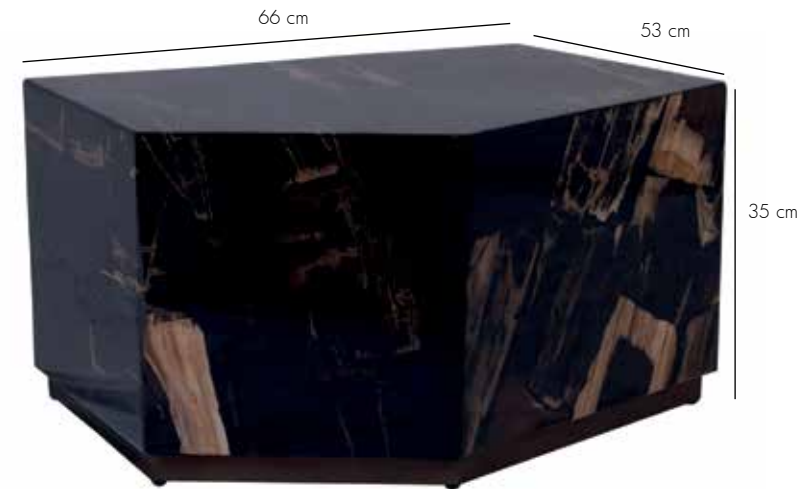

RAYN PETRIFIED | 706818