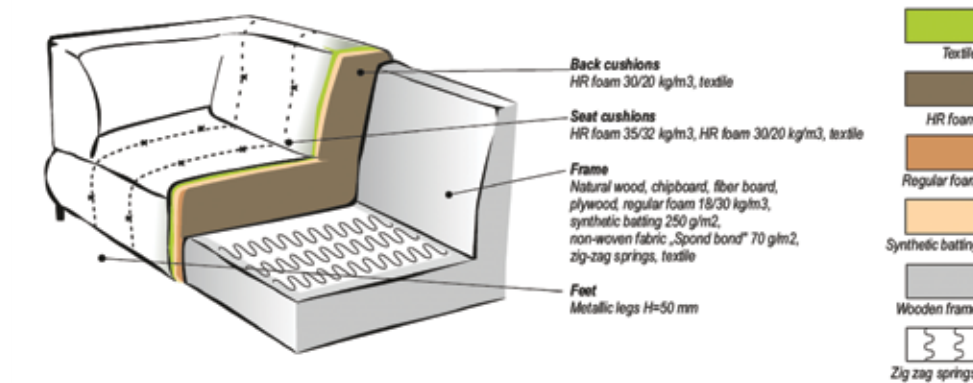

MATERIAL SPECIFICATIONS

Cleantex

Textile Protector Spray

SIC ANTHOLOGY 100% Polyester, Martindale: 100.000, Pilling: 5, Colour fastness: 5 stars

HR foam 35/32 kg/m³
HR foam 30/20 kg/m³

Plastic legs

Black color legs

Legs need to be assembled