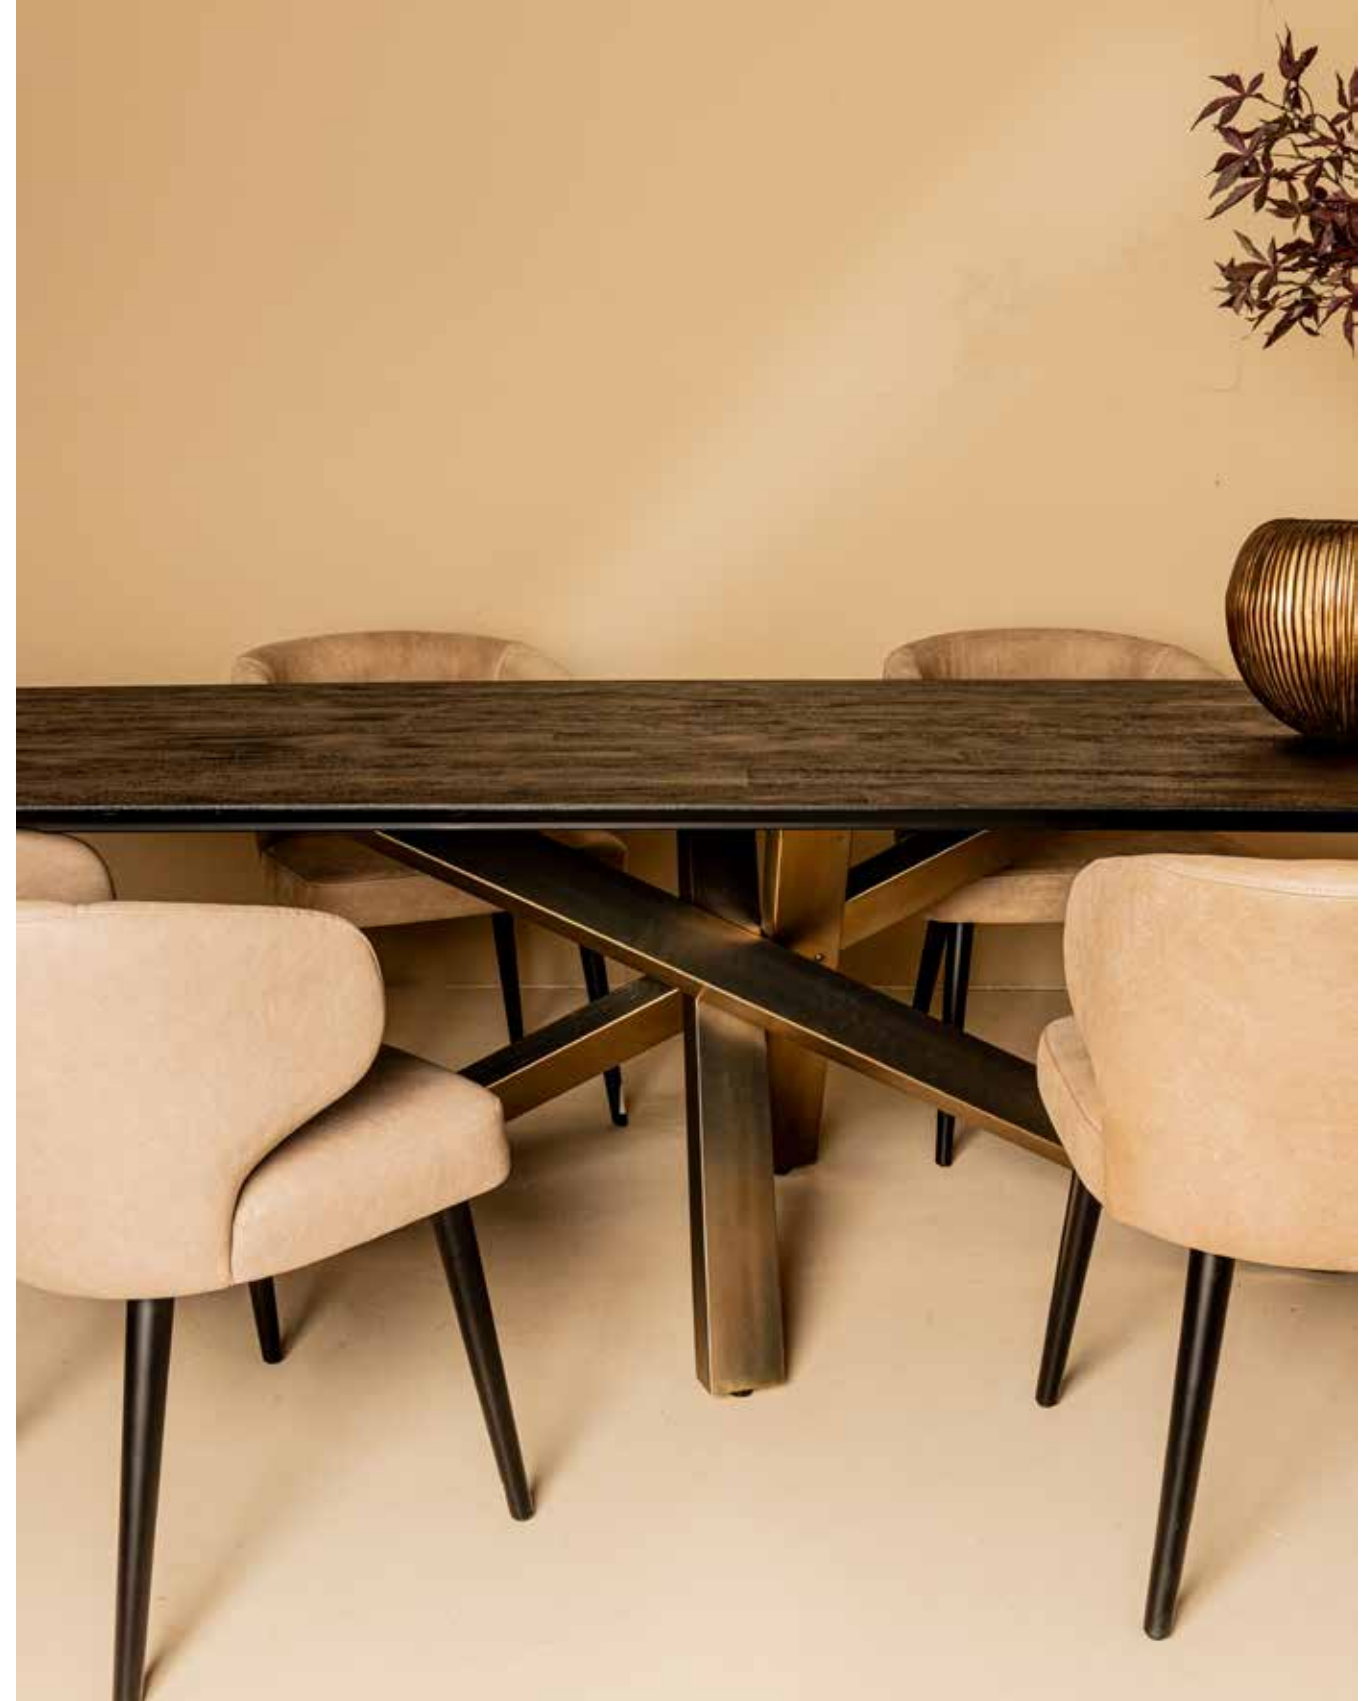

ALORE BLACK RECTANGLE BRASS LEGS | 200 X 100 | 719864
ALORE BLACK RECTANGLE BRASS LEGS | 240 X 100 | 719868
ALORE BLACK RECTANGLE BRASS LEGS | 280 X 110 | 719872

ALORE BROWN RECTANGLE BRASS LEGS | 200 X 100 | 719866
ALORE BROWN RECTANGLE BRASS LEGS | 240 X 100 | 719870
ALORE BROWN RECTANGLE BRASS LEGS | 280 X 110 | 719874

Mango wood

Table top: black coating
Legs: electro plating
clear powder coating

Metal

25 kg

ALORE BROWN RECTANGLE BLACK LEGS | 200 X 100 | 719867
ALORE BROWN RECTANGLE BLACK LEGS | 240 X 100 | 719871
ALORE BROWN RECTANGLE BLACK LEGS | 280 X 110 | 719875

ALORE BLACK RECTANGLE BLACK LEGS | 200 X 100 | 719865
ALORE BLACK RECTANGLE BLACK LEGS | 240 X 100 | 719869
ALORE BLACK RECTANGLE BLACK LEGS | 280 X 110 | 719873

Mango wood

Table top: black coating
Legs: black powder
coating

Metal

25 kg