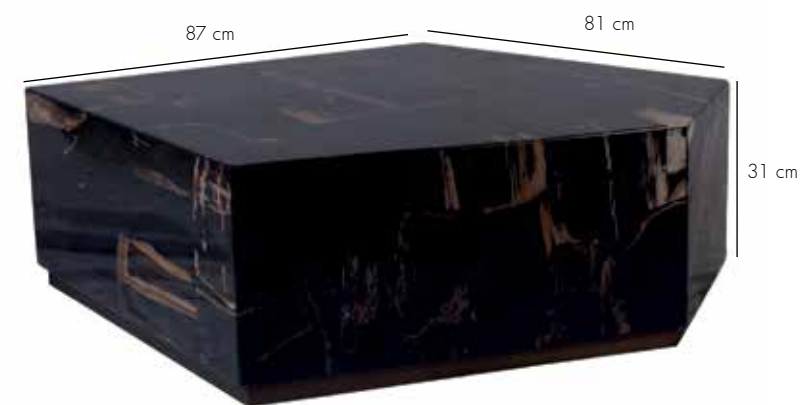

RAYN PETRIFIED | 706817