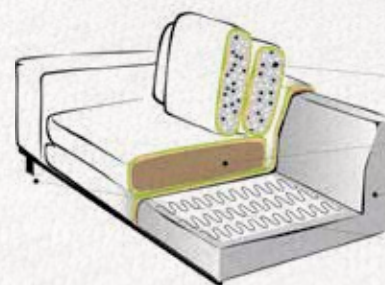

MATERIALS

BLOCK

Cleanatex

Textile Protector
Spray

MATERIAL SPECIFICATIONS

JUKE velvet look (100% PES), Martindale: 100000, Pilling: 5, Colour fastness: 4 stars

SILENT (90% PES, 10% PAC), Martindale: 50000, Pilling: 4, Colour fastness: 4-5

ADORE velvet look (100% PES), Martindale: 88000, Pilling: 5, Colour fastness: 4-5 stars

GUARD (100% PES), Martindale: 100000, Pilling: 4, Colour fastness: 4-5