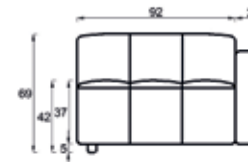

113 X 99 X 69
1 SEATER ARM LEFT
150 kg

113 X 98 X 68

92 X 99 X 69
1 SEATER WITHOUT ARM
150 kg

92 X 98 X 68

113 X 99 X 69
1 SEATER ARM RIGHT
150 kg

113 X 98 X 68

707084 | MOSS GREEN | ARM LEFT
707086 | MOSS GREEN | ARM RIGHT
707088 | MOSS GREEN | ELEMENT
707090 | MOSS GREEN | HOCKER
707092 | MOSS GREEN | CHAISE LONGUE LEFT
707094 | MOSS GREEN | CHAISE LONGUE RIGHT