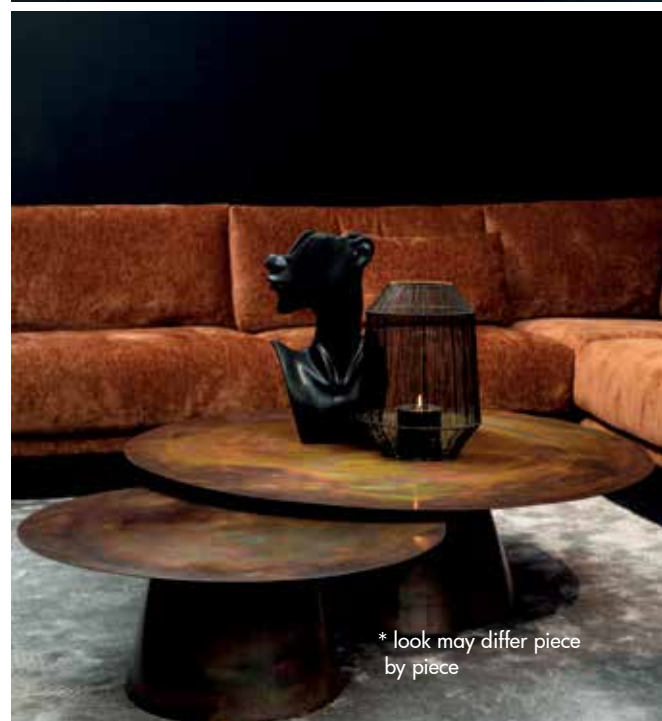

* look may differ piece by piece