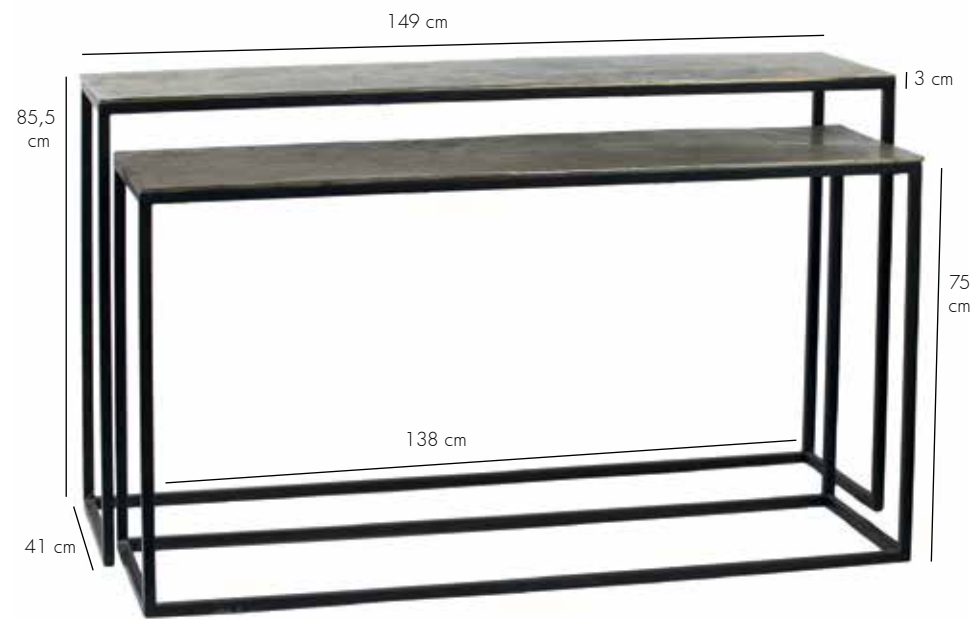

IRVY GOLD | 715822 | SET OF 2

- Iron
- Electroplated matt gold
- Black enamel on top
- Enamel
- Assembled
- Dry cloth
- 45 kg

KAE GOLD | 697333

KAE GOLD | 697334

- Casted Aluminium
- Antique Gold
- Black Iron
- Assembled
- Metal & Chrome Cleaner
- 697335: 15 kg
- 697334: 15 kg
- 697333: 12 kg