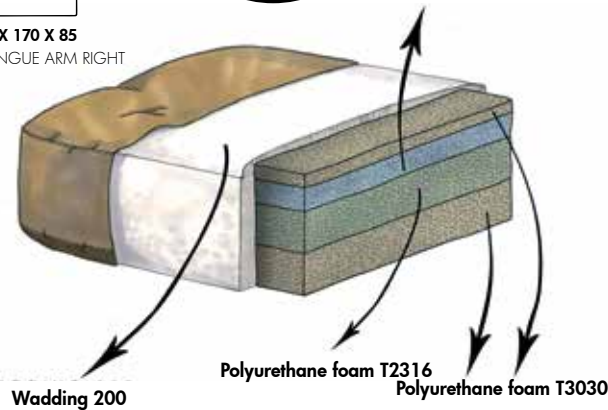

103 X 170 X 85
CHAISE LONGUE ARM LEFT

103 X 170 X 85
CHAISE LONGUE ARM RIGHT

100 X 95 X 45
HOCKER

CLICK HERE
TO COMBINE

MATERIAL SPECIFICATIONS

TERRA Indian water buffalo, vintage leather NOBLE Brazilian cow hides, saddle leather HARMONIE 100% PES, Martindale: 47.000, Pilling: 4-5, Colour fastness: 5 stars ADORE 42% Acrylic, 7% Cotton, 51% Polyester, Martindale: 52.000, Pilling: 4-5, Colour fastness: 4-5 stars