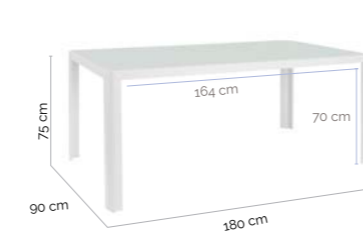

Cristal/Aluminio - Stella
127385 Blanco 127383 Chateau