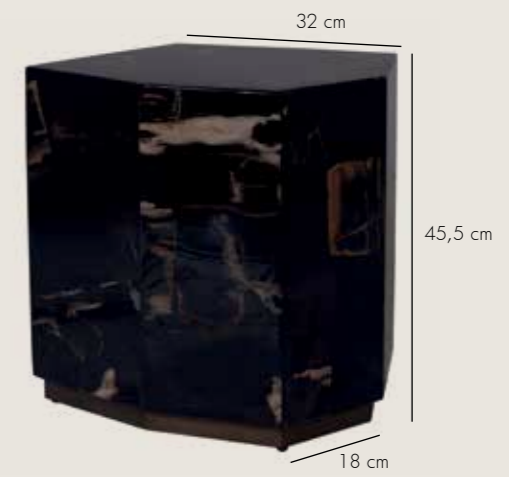

RAYN PETRIFIED | 706819