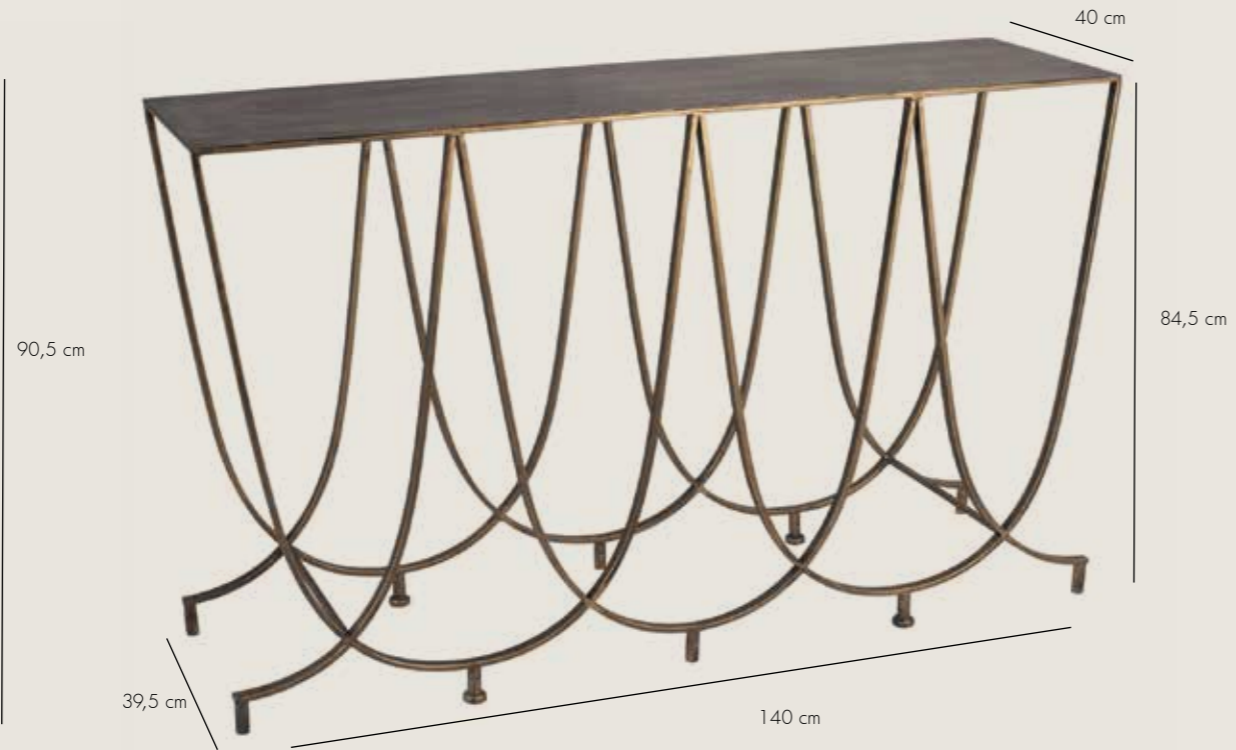

Assembled

706817: 85 kg

706818: 55 kg

706819: 35 kg

SAAR GOLD | 706496

SAAR GOLD | 706497

LACO BLACK | 706837 | Coffeetable to be combined with Block Sofa

- Metal
- Gold
- Metal
- Assembled
- Fire resistant
- 706497: 30 kg  
706496: 15 kg