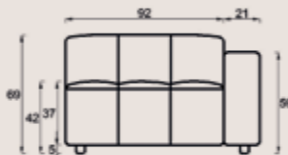

Back cushions
HR foam 28kg/m³
polyester 470 g/m², textile

Seat cushions
HR foam 32/30 kg/m³
regular foam, pocked-spring, zig-zag springs

Frame
Solid wood, hardboard, plywood

Feet
wood black leg H=50mm

Textile

HR foam

Regular foam

Zig zag springs

Wooden frame

MATERIALS

QUINTA

Cleantex

Textile Protector Spray

MATERIAL SPECIFICATIONS

Cloudy velvet 100% Polyester. Martindale: 40.000. Pilling: 4+
Colour fastness: 4 stars.