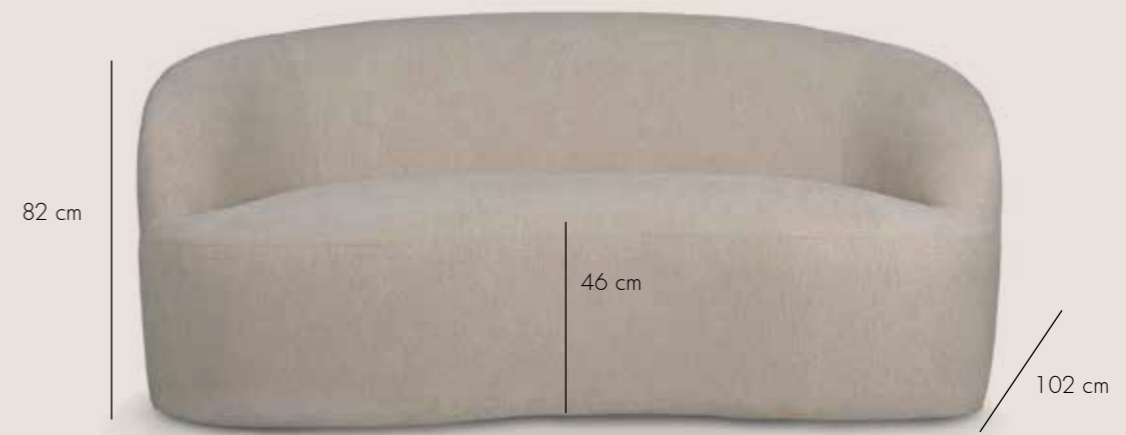

# BOHNE

171 cm

**BOHNE CREAM | 716436**

-  32 Dns Foam  
25 Dns Hypersoft Foam
-  Plastic legs
-  Black color legs
-  Dry Clean or Wash without chemicals under 30 centigrades
-  240 kg
-  Assembled

225 cm