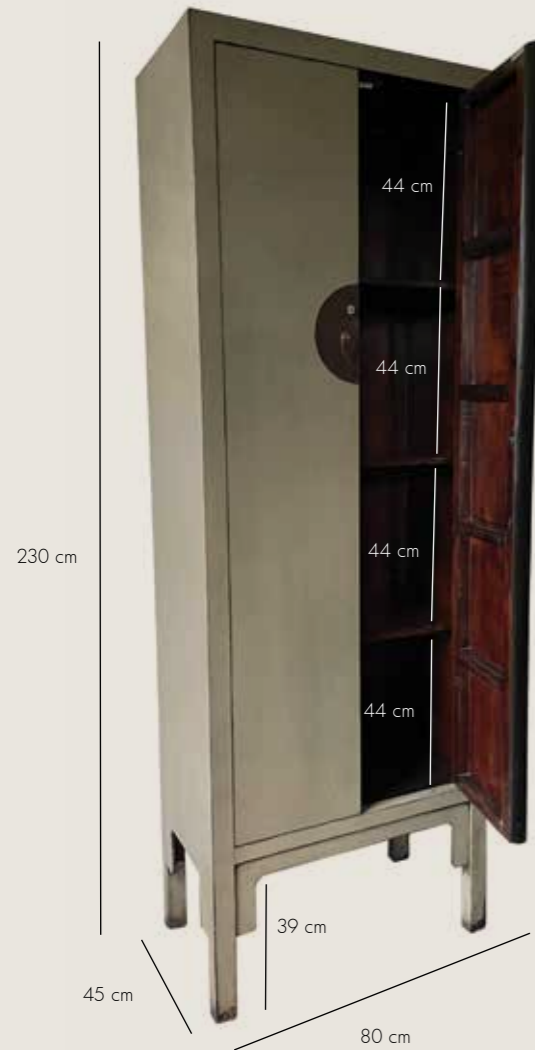

# CABINETS

high cabinets | low cabinets | side tables

ADELINE GREEN | 710026

ADELINE BLACK | 710027

ADELINE WHITE | 710028

-  Elm wood
-  Elm wood
-  Assembled
-  40 kg per shelf

ADRIANE BLACK | 714855

-  elm wood
-  elm wood with plywood
-  plywood
-  elm wood
-  Assembled
-  top: 50 kg shelves: 38 kg
-  water lacquer black
-  dry cloth