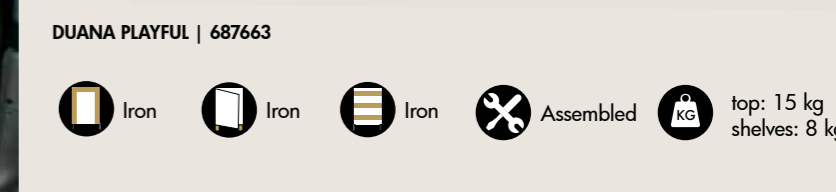

-  Iron
-  Glass
-  Assembled
-  shelves: 15 kg

LEYNA BLACK | 706902

LEYNA BLACK | 706903

LEYNA BLACK | 706901 | NOT ASSEMBLED

\* Look may differ piece by piece. It concerns a natural product.

-  Dark walnut wood
-  Gold metal
-  Dark walnut wood
-  Assembled
-  706903 top: 30 kg drawers: 5 kg
-  706901 top: 30 kg shelves: 30 kg
-  706902 cabinet: 5 kg

MYAH BLACK | 706849

MYAH BLACK | 706848

MYAH NATURAL | 702080

MYAH NATURAL | 702079

-  Iron
-  Iron
-  Rattan & Oak wood
-  Not assembled
-  top: 10 kg  
drawers: 4 kg

LIXLY BLACK | 707066

LIXLY BLACK | 707067

LIXLY BLACK | 707065

- Iron
- MDF with veneer
- Assembled
- 707066  
top: 20 kg  
drawers: 5 kg

- 707067  
top: 20 kg  
shelves: 10kg  
drawers 5 kg
- 707065  
top: 20 kg  
lower shelf: 7,25 kg  
drawers: 10 kg