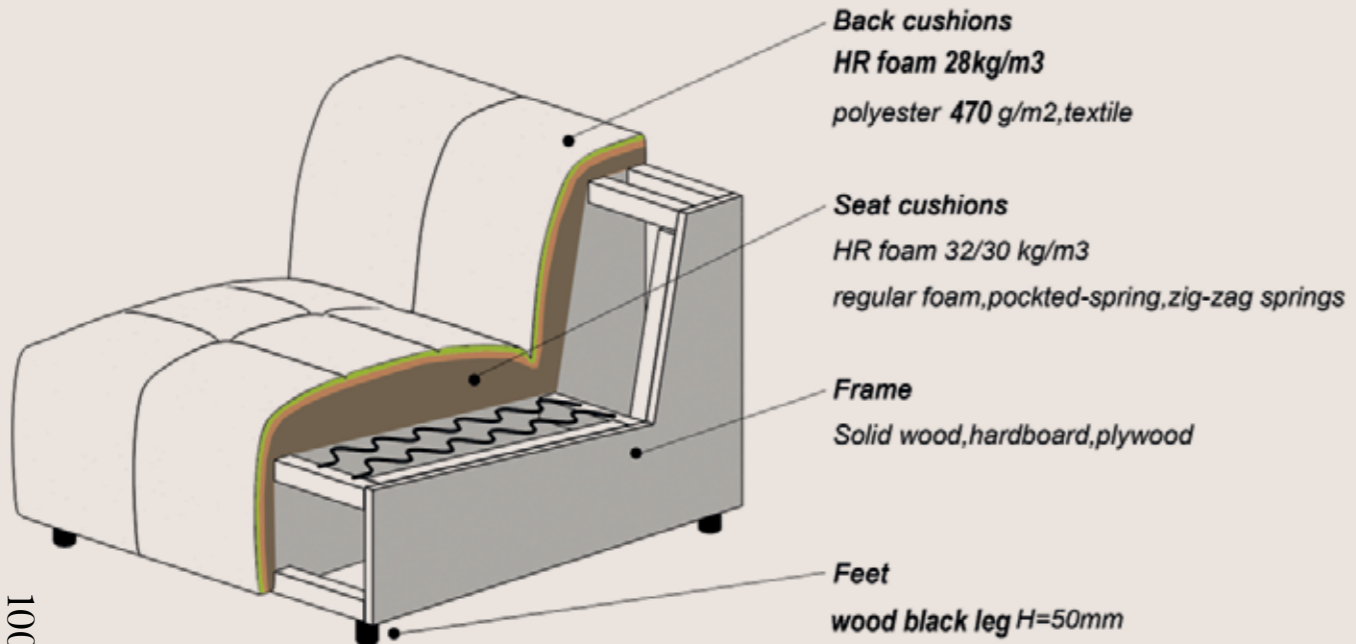

Back cushions
HR foam 28kg/m³
polyester 470 g/m², textile

Seat cushions
HR foam 32/30 kg/m³
regular foam, pocked-spring, zig-zag springs

Frame
Solid wood, hardboard, plywood

Feet
wood black leg H=50mm

Textile

HR foam

Regular foam

Zig zag springs

Wooden frame

MATERIALS

QUINTA

Cleantex

Textile Protector Spray

MATERIAL SPECIFICATIONS

Cloudy velvet 100% Polyester. Martindale: 40.000. Pilling: 4+
Colour fastness: 4 stars.

- 707084 | MOSS GREEN | ARM LEFT
- 707086 | MOSS GREEN | ARM RIGHT
- 707088 | MOSS GREEN | ELEMENT
- 707090 | MOSS GREEN | HOCKER
- 707092 | MOSS GREEN | CHAISE LONGUE LEFT
- 707094 | MOSS GREEN | CHAISE LONGUE RIGHT

- 707085 | ANTHRACITE | ARM LEFT
- 707087 | ANTHRACITE | ARM RIGHT
- 707089 | ANTHRACITE | ELEMENT
- 707091 | ANTHRACITE | HOCKER
- 707093 | ANTHRACITE | CHAISE LONGUE LEFT
- 707095 | ANTHRACITE | CHAISE LONGUE RIGHT

Cloudy velvet

Black metal

Legs need to be assembled