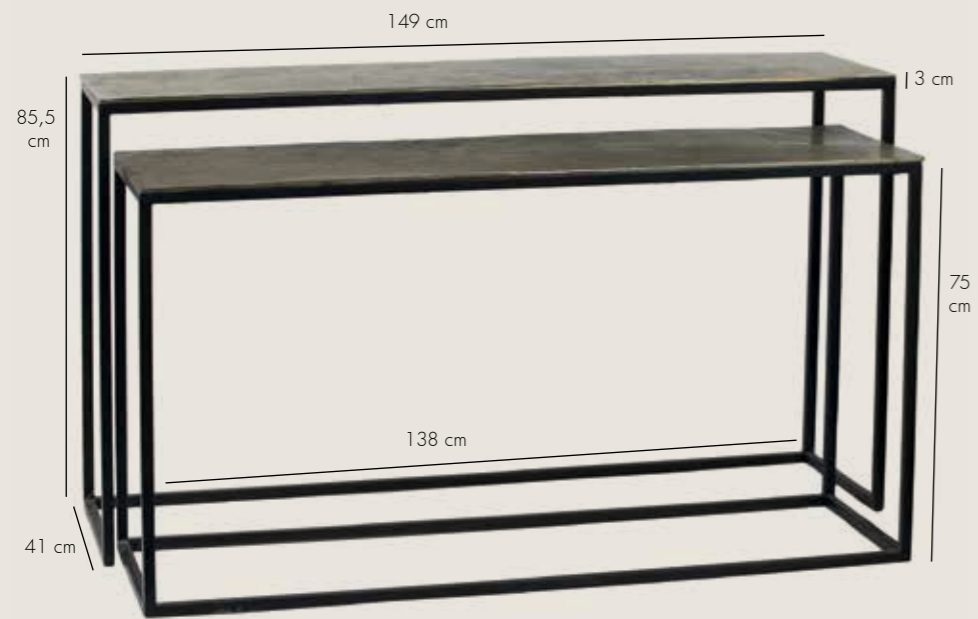

KAE GOLD | 685863 | SET OF 2