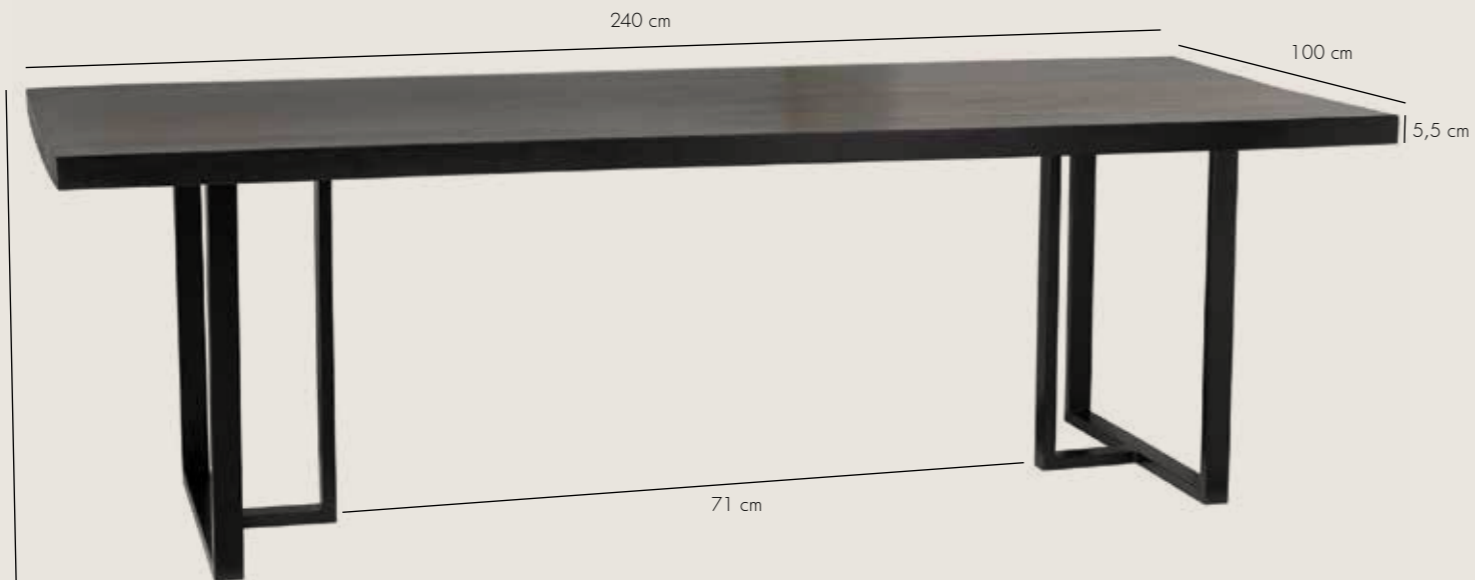

CALIO BLACK | 706909

- Black finished wood
- Black
- Black metal
- Not assembled
- 80 kg