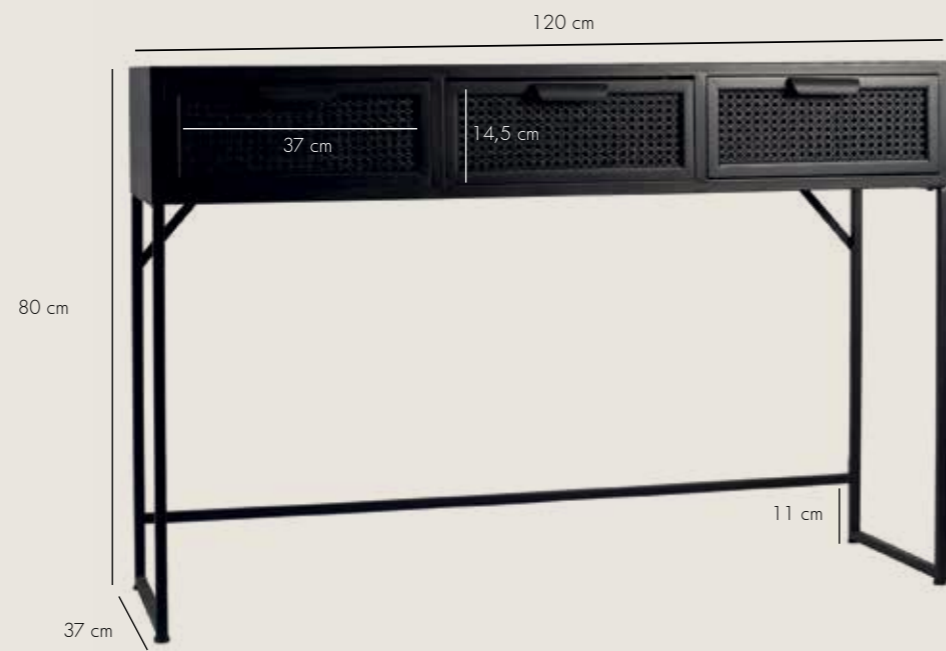

-  Iron
-  Glass
-  Assembled
-  shelves: 15 kg

LEYNA BLACK | 706902

LEYNA BLACK | 706903

LEYNA BLACK | 706901 | NOT ASSEMBLED

\* Look may differ piece by piece. It concerns a natural product.

-  Dark walnut wood
-  Gold metal
-  Dark walnut wood
-  Assembled
-  706903 top: 30 kg drawers: 5 kg
-  706901 top: 30 kg shelves: 30 kg
-  706902 cabinet: 5 kg