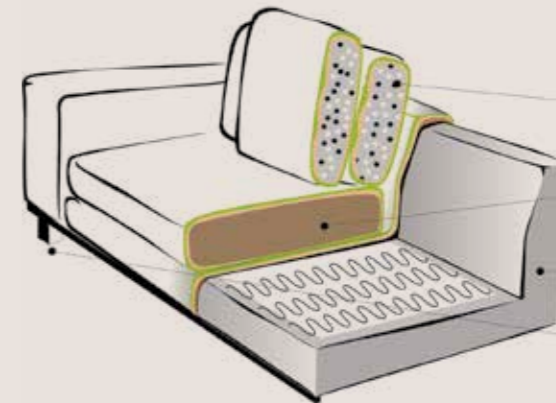

BLOCK

Back cushions
50 % shredded foam, 50 % polyester fiber balls,
synthetic batting 250 g/m², textile

Seat cushions
Foam HR 35/32 kg/m³ and foam HR 30/20 kg/m³,
synthetic batting 250 g/m², textile

Frame
Solid wood, chipboard, hardboard, plywood,
regular foam, zig-zag springs,
synthetic batting 250 g/m², textile

Feet
Wooden legs H=85 mm and
dark brown birch base 30x30 mm