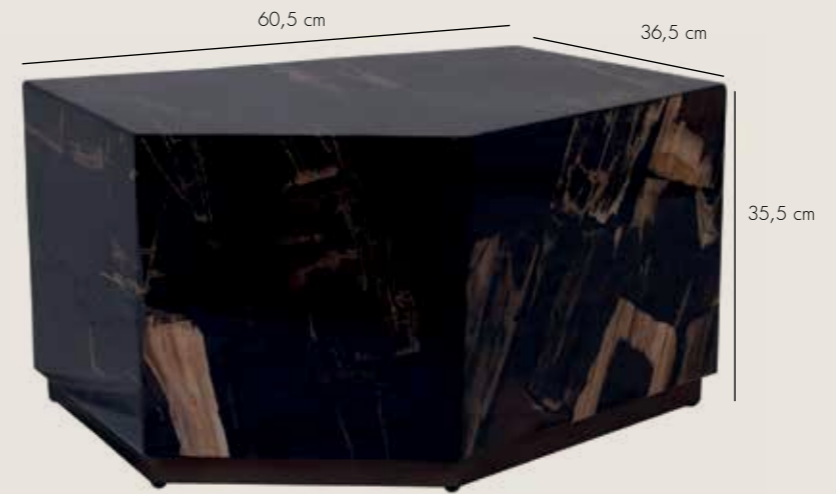

RAYN PETRIFIED | 706818