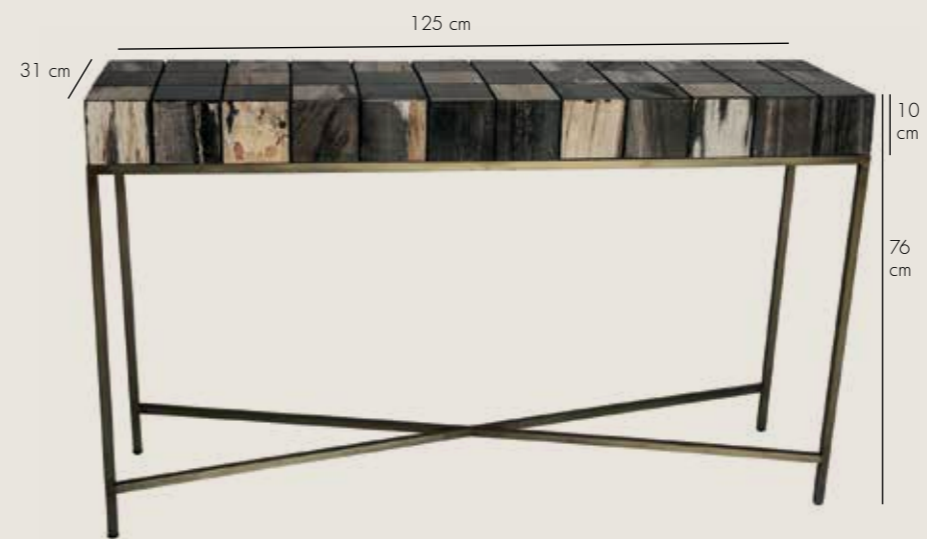

PETRIFIED LAMINATE | 700586

- Petrified wood pieces
- Table top: Grey/ Natural Shelve : sanded, polished
- Gold powder coated
- Assembled
- 700586: 25 kg
- 700587: 35 kg