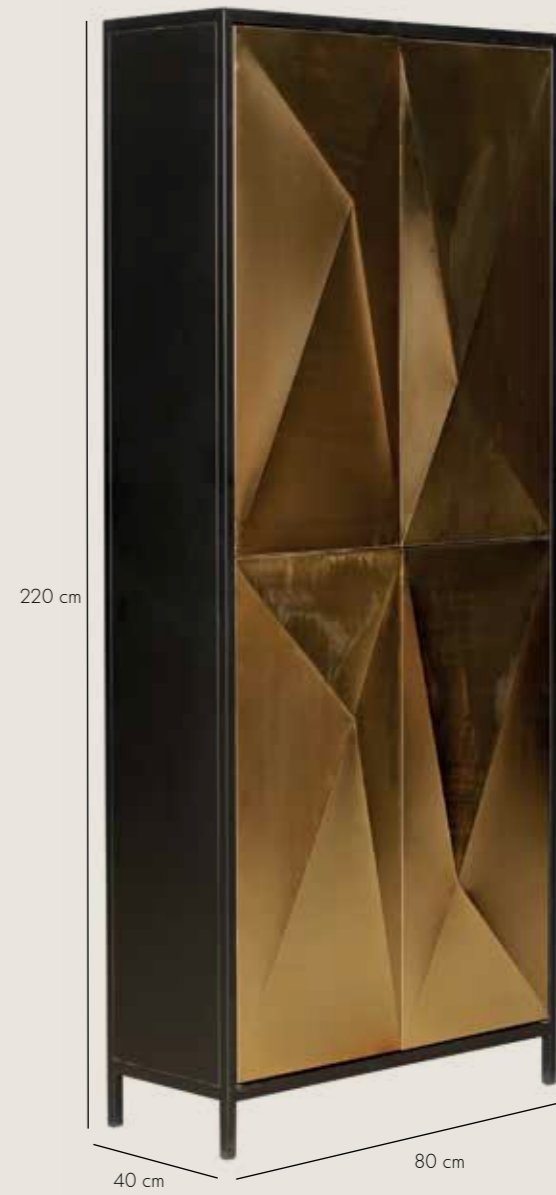

BLADER BRASS | 715825

Assembled

Metal

Iron

Metal

Metal

Black + Antique brass

20 kg