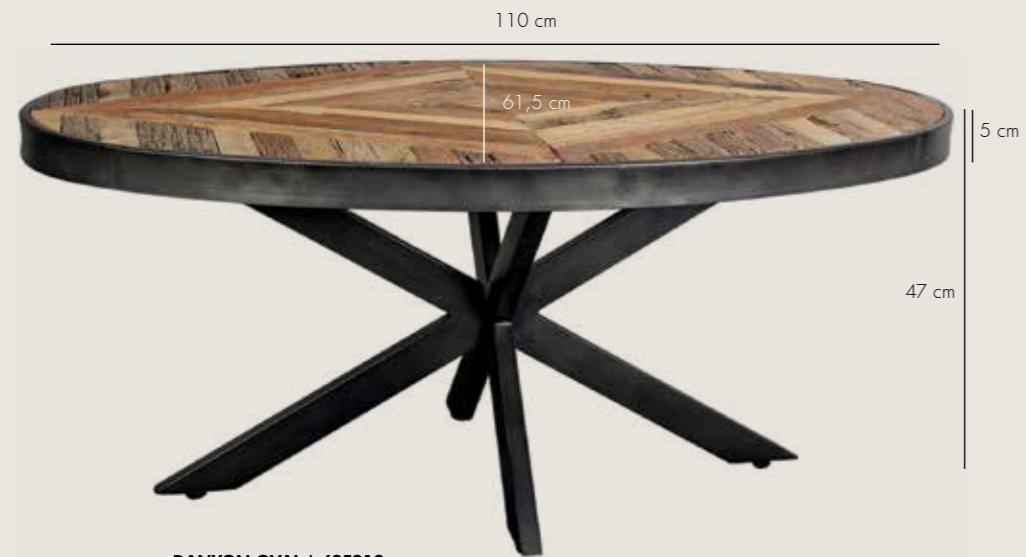

DANYON OVAL | 695919

- Mix of recycled wood
- Lacquered
- Iron
- Not assembled
- Natural Wood Cleaner
- Natural Wood Sealer
- 20 kg